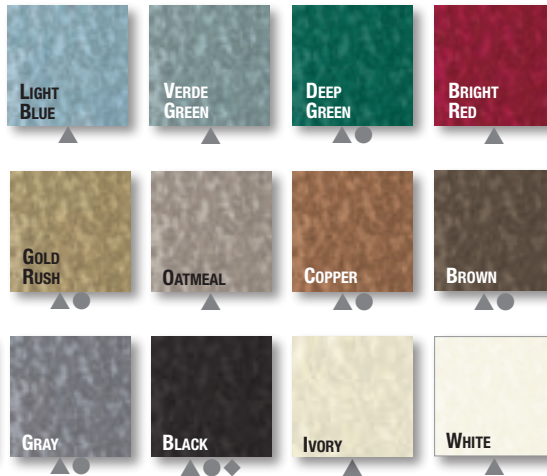

HAMMERED

Apply directly over rust to seal underlying surface against rust and corrosion. Hides flaws and imperfections in scratched, rusted and pitted metal with a rich, distinctive hammered look.

Shown in Hammered Brown