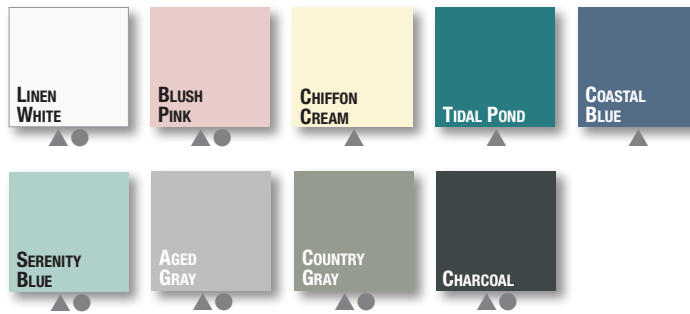

- One coat coverage on most surfaces.
- Soft velvet feel with an ultra matte finish.
- Low VOC/water based for easy clean up.
- Fast drying.
- Can be distressed for a unique chippy look using Chalked Decorative Glazes.
- Use Chalked Protective Topcoat in place of traditional waxes for added durability and permanent protection.

Shown in Serenity Blue

Shown in Blush Pink

Easy application, minimal prep,
no stripping or sanding.
Available in 6 premix colors and 2 tint bases!

**CREATES A
VINTAGE LOOK**

PREMIXED COLORS

LIGHT TINT BASE COLORS

DARK TINT BASE COLORS

MATTE CLEAR TOPCOAT

CHALKED DECORATIVE GLAZES

COLOR	Spray		Quart	
	ITEM#	BAR CODE	ITEM#	BAR CODE
PREMIX COLORS				
Linen White	302591	020066 326302	285140	020066 277512
Blush Pink	302594	020066 326272	285142	020066 277536
Chiffon Cream	302596	020066 326258		
Tidal Pond	302597	020066 326241		
Coastal Blue	302598	020066 326234		
Serenity Blue	302595	020066 326265	285139	020066 277505
Aged Gray	302592	020066 326296	285143	020066 277543
Country Gray	302593	020066 326289	285141	020066 277529
Charcoal	302590	020066 326319	285144	020066 277550
TINT BASE				
Light Tint Base			287688	020066 295721
Dark Tint Base			287689	020066 295738
PROTECTIVE TOPCOAT				
Matte Clear	302599	020066 326227	287722	020066 295776
DECORATIVE GLAZES				
Aged			315881	020066 347529
Smoked			315883	020066 347536