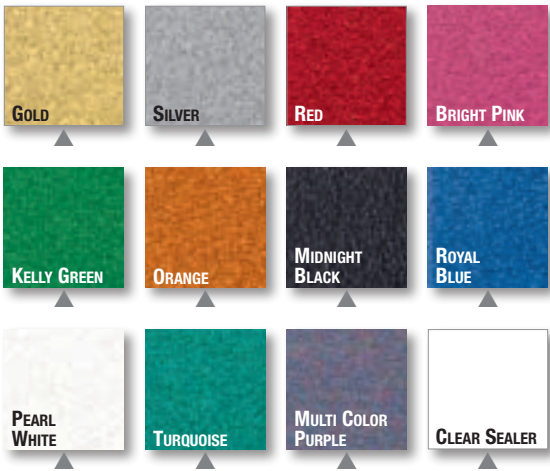

GLITTER

Perfect for holiday decorations, scrapbook projects, crafts and more.

- Intense sparkling finish.
- For use on plastic, metal, wood, wicker, glass, ceramic, craft foam and paper.