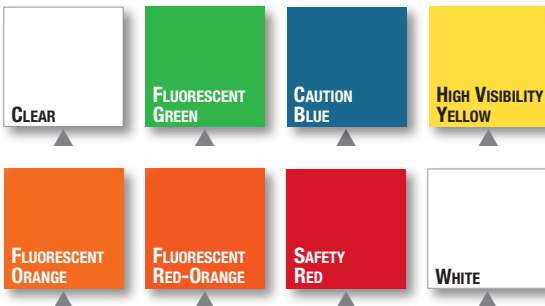

PROFESSIONAL 2X INVERTED MARKING PAINT

Convenient spray-through cap marks gravel, soil, grass, concrete and blacktop easier. Withstands general weathering.